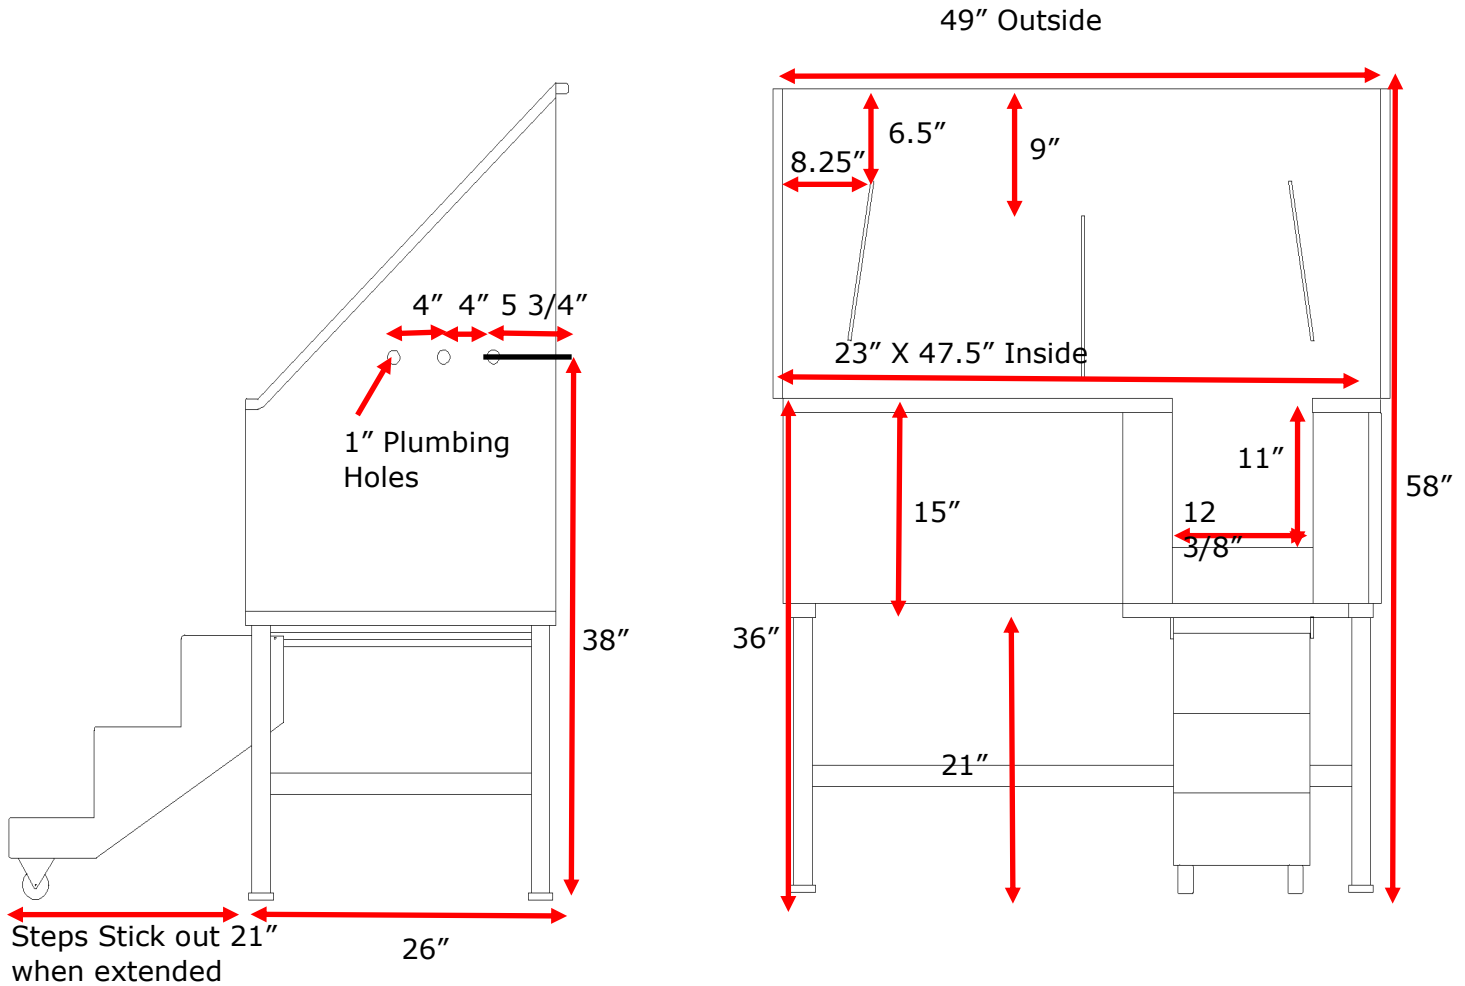

48" Elite Bathing Tub

Available Models:

GB48E-R

GB48E-L

GB48E-C

Color choices:

- Black
- Tan
- Gray
- Pink
- Purple

Groomers Best Elite Bathing Tub is the Gold Standard bathing tub. Featuring a fully welded design and double sealed. Our Speed Liner textured coating protects your tub and guarantees no leaking or rusting, and can also be ordered in a color to match your decor. Includes Lift & Slide steps that allows the animals ease of access and smoothly slide underneath the tub for your convenience. Removable raised tray is great for small dogs or for placing your tools while you groom! No assembly required, shipped ready to use! Easy to use and maintain! Raised Floor Grates, Plumbing Kit, and accessories available!

Features:

- The Gold Standard Bathing Tub.
- Fully welded and double sealed.
- No Assembly Required! Just take it off the pallet.
- Includes Lift & Slide steps.
- No-slip grip tape included on steps.
- Includes removable raised tray for small dogs
- Innovative animal restraint system with 18 positions.
- Your choice of right or left plumbing.
- Available in Black, Gray, Desert Tan, Pink or Purple.
- Optional accessories available.
- Guaranteed to never leak or rust.
- Easy to maintain!
- Ramp attached opposite of the plumbing
- Handcrafted in the USA.

Groomers Best Inc 616 S Sioux Blvd, Brandon SD 57005

605-582-3013

customerservice@groomersbest.com

48" Elite Bathing Tub

Available as Left, Right or center drain. 3.5" drain hole, located 7" on center from the left or right.