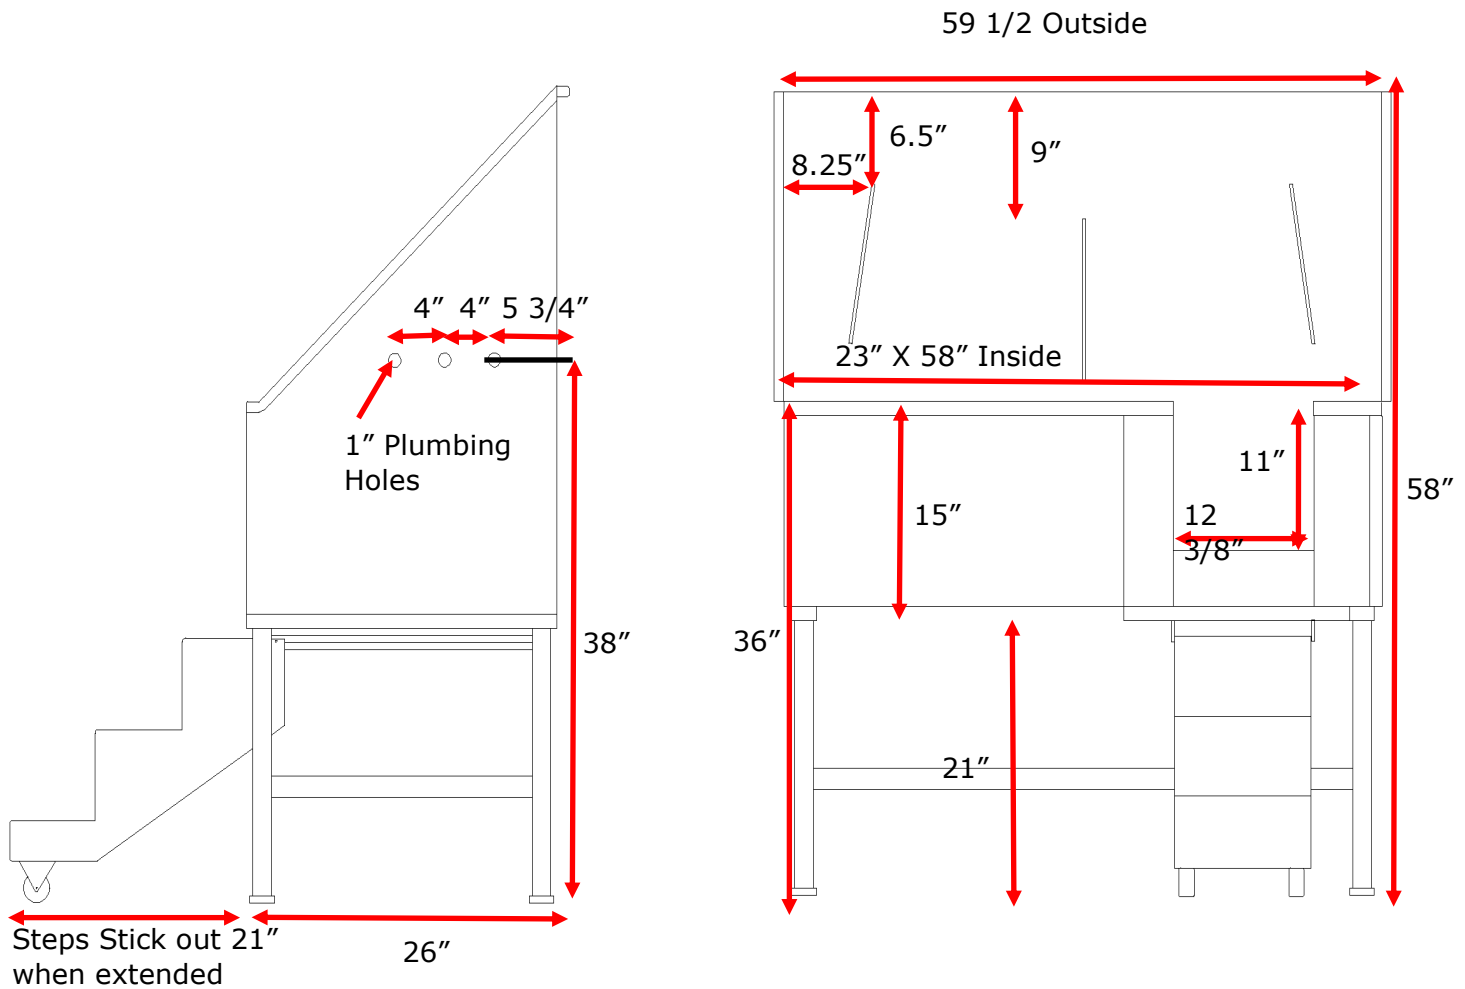

58" Elite Bathing Tub

Available Models:

GB58E-R

GB58E-L

GB58E-C

Color choices:

- Black
- Tan
- Gray
- Pink
- Purple

Groomers Best Elite Bathing Tub is the Gold Standard bathing tub. Featuring a fully welded design and double sealed. Our Speed Liner textured coating protects your tub and guarantees no leaking or rusting, and can also be ordered in a color to match your decor. Includes Lift & Slide steps that allows the animals ease of access and smoothly slide underneath the tub for your convenience. Removable raised tray is great for small dogs or for placing your tools while you groom! No assembly required, shipped ready to use! Easy to use and maintain! Raised Floor Grates, Plumbing Kit, and accessories available!

Features:

- The Gold Standard Bathing Tub.
- Fully welded and double sealed.
- No Assembly Required! Just take it off the pallet.
- Includes Lift & Slide steps.
- No-slip grip tape included on steps.
- Includes removable raised tray for small dogs
- Innovative animal restraint system with 18 positions.
- Your choice of right or left plumbing.
- Available in Black, Gray, Desert Tan, Pink or Purple.
- Optional accessories available.
- Guaranteed to never leak or rust.
- Easy to maintain!
- Ramp attached opposite of the plumbing
- Handcrafted in the USA.

Groomers Best Inc 616 S Sioux Blvd, Brandon SD 57005

605-582-3013

customerservice@groomersbest.com

58" Elite Bathing Tub

Available as Left, Right or center drain. 3.5" drain hole, located 7" on center from the left or right.