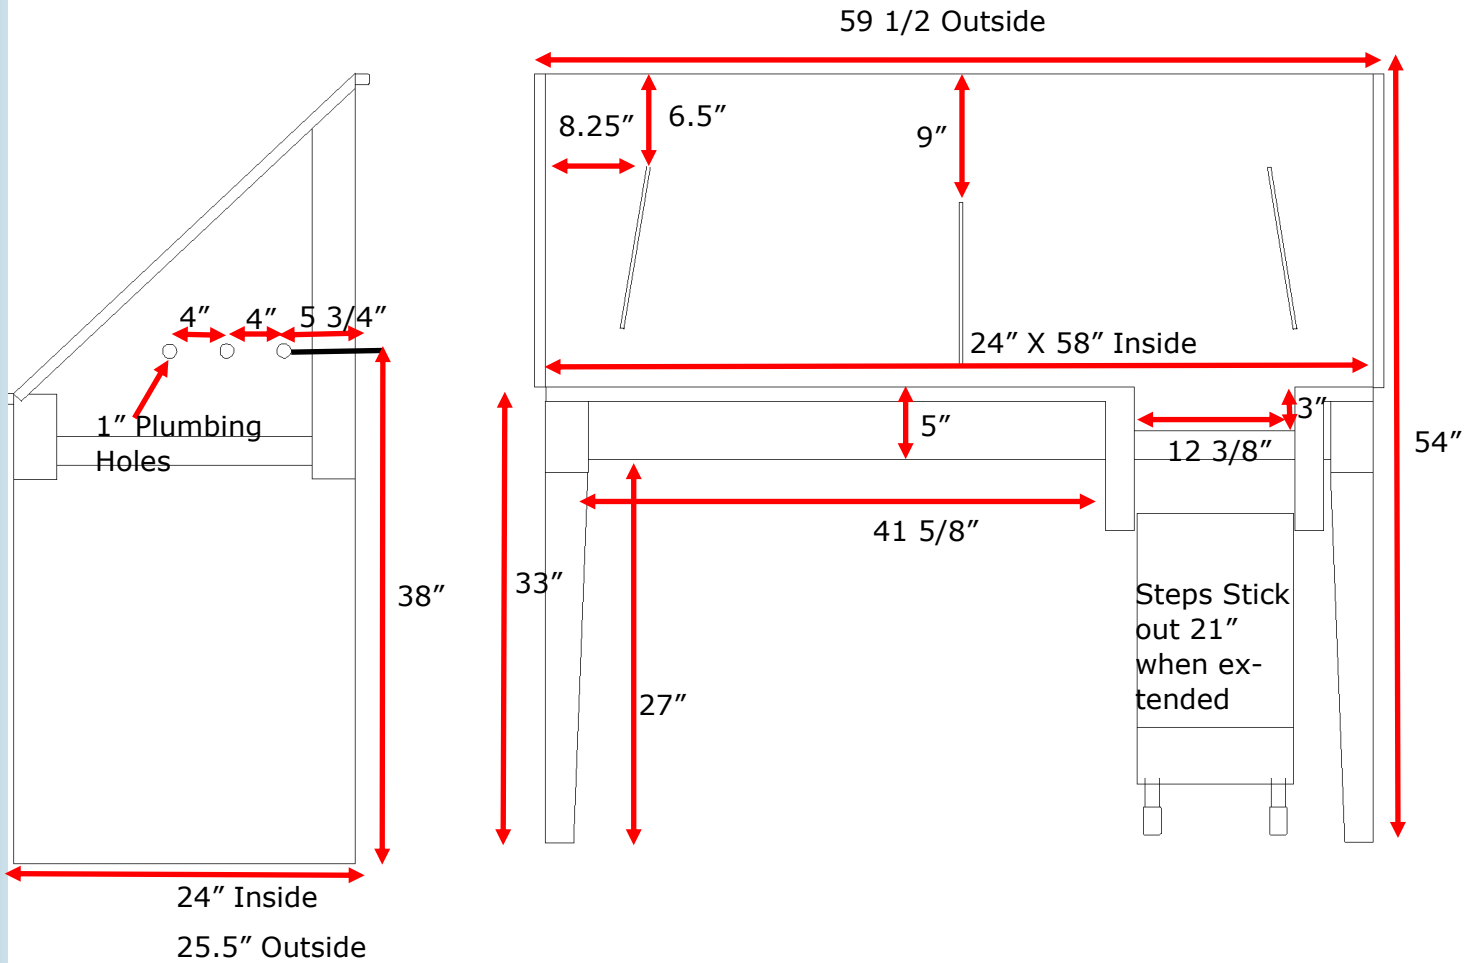

58" Walk Through ADA Bathing Tub

Available Models:

GB58WTADA-R

GB58WTADA-L

The Grooming Industries Very First ADA compliant dog grooming tub is now available for anyone managing a commercial or residential building that accommodates all users.

Groomer's Best ADA Compliant Walk-Through Bathing Tub system features all the conveniences today's groomer wants and needs. We've manufactured this tub 5" deep with taller legs to enable anybody in a wheelchair access to the tub. We've also lowered the faucet/sprayer for an easy reach, along with adding restraints to the front of the tub for an easy latch. Perfect for animals of all sizes, and includes our Lift & Slide ramp that allows for the animals ease of access and tucks away underneath the tub for your convenience. Constructed of 304 stainless steel. Includes a removable door and animal restraints. It will continue to pamper you with all these conveniences for a lifetime! Specify right or left plumbing. Raised Floor Grates, Plumbing Kit, and accessories available!

Features:

- Includes non-slip ramp with lift & slide design, door and leg levelers.
- 5" deep and with taller legs so someone in a wheelchair can easily reach over and wash the dog from head to toe.
- Lowered faucets and sprayer so they're accessible; anyone in a wheelchair can reach them.
- Groomers Best exclusive animal restraint system.
- Ramp and door are on opposite side of the plumbing
- Handcrafted in the USA
- 3 Year Warranty

Groomers Best Inc 616 S Sioux Blvd, Brandon SD 57005

605-582-3013

customerservice@groomersbest.com

58" Walk Through ADA Bathing Tub

Available as Left or Right drain. 3.5" drain hole, located 7" on center from the left or right.