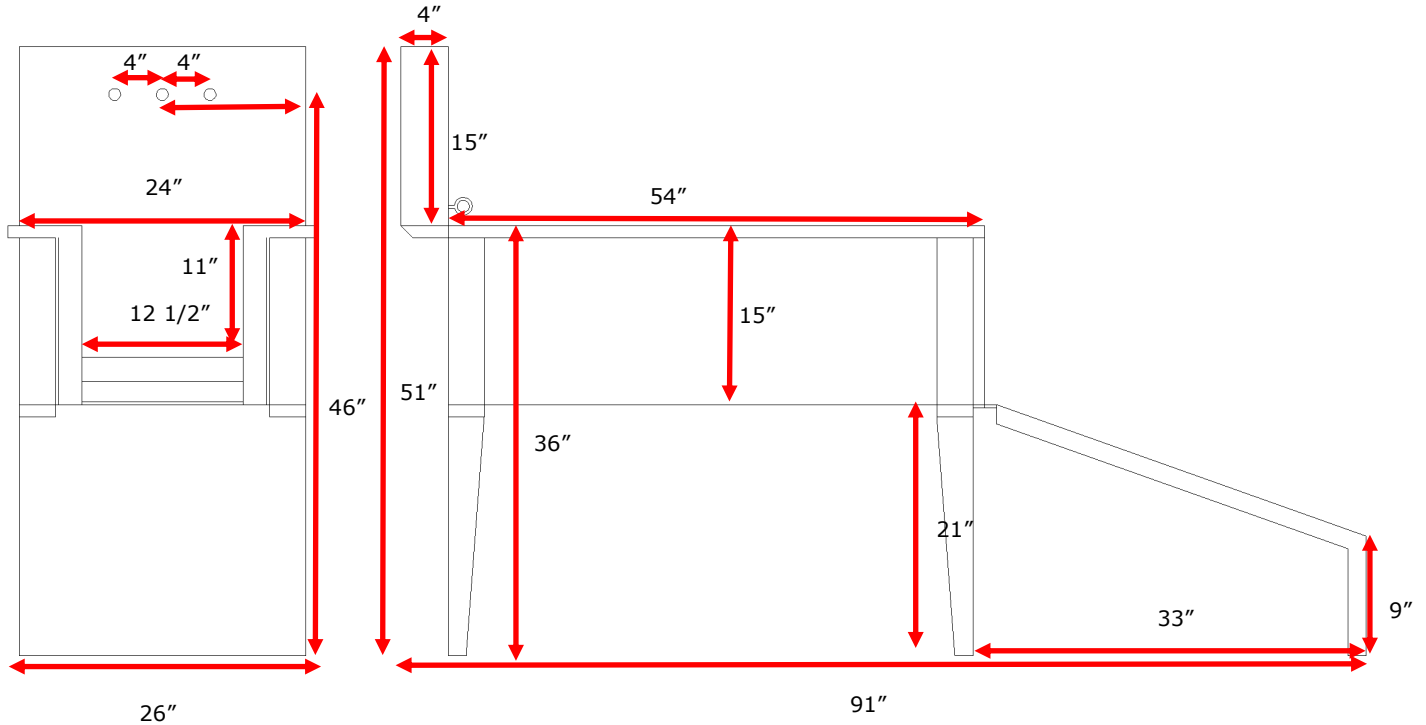

58" In-Line Bathing Tub

Available Models:

GB58IN

Color choices:

- Black
- Tan
- Gray
- Pink
- Purple

Groomers Best In-Line Bathing Tub is very similar to our best-selling Walk-Through Bathing Tub, but in a different configuration. Constructed with a fully welded tub body and double sealed to guarantee no leaking or rusting. Our removable clip-on ramp allows ease of access for the animals and conveniently un-clips to store elsewhere. Don't have the wall space for a standard tub? Try an In-line bathing tub! Line the tubs up in a row for crowded spaces. Door included. Raised Floor Grates, Plumbing Kit, and accessories available!

Features:

- Double sealed to guarantee no leaking or rusting.
- Easy Set up and assembly, just put the legs & ramp on!
- Includes a non-slip ramp with Lift & Slide design.
- Constructed of 18 gauge, 304 stainless steel.
- Dogs of all sizes can easily walk up the clip-on ramp themselves.
- 20"H legs with leg levelers.
- Water ports are on the center front of backsplash, 3" down
- Sliding ramp is optional from the side.
- Optional accessories available.
- Handcrafted in the USA.
- 3 Year Warranty

Groomers Best Inc 616 S Sioux Blvd, Brandon SD 57005

605-582-3013

customerservice@groomersbest.com

58" In-Line Bathing Tub

Available as Left, Right or center drain. 3.5" drain hole, located 7" on center from the back wall.