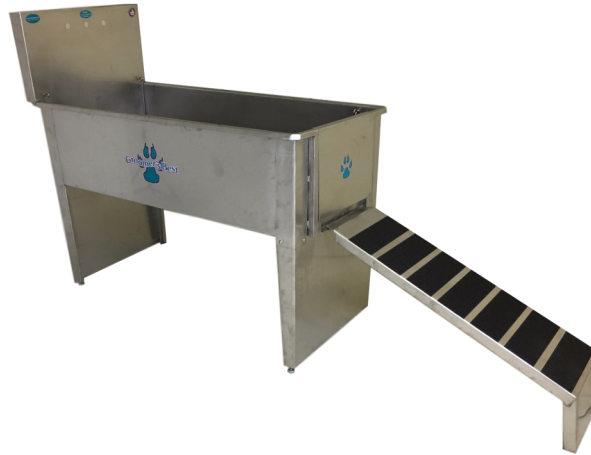

58" In-Line Bathing Tub

Available Models:

GB58IN

Color choices:

- Black
- Tan
- Gray
- Pink
- Purple

Groomers Best In-Line Bathing Tub is very similar to our best-selling Walk-Through Bathing Tub, but in a different configuration. Constructed with a fully welded tub body and double sealed to guarantee no leaking or rusting. Our removable clip-on ramp allows ease of access for the animals and conveniently un-clips to store elsewhere. Don't have the wall space for a standard tub? Try an In-line bathing tub! Line the tubs up in a row for crowded spaces. Door included. Raised Floor Grates, Plumbing Kit, and accessories available!

Features:

- Double sealed to guarantee no leaking or rusting.
- Easy Set up and assembly, just put the legs & ramp on!
- Includes a non-slip ramp with Lift & Slide design.
- Constructed of 18 gauge, 304 stainless steel.
- Dogs of all sizes can easily walk up the clip-on ramp themselves.
- 20"H legs with leg levelers.
- Water ports are on the center front of backsplash, 3" down
- Sliding ramp is optional from the side.
- Optional accessories available.
- Handcrafted in the USA.
- 3 Year Warranty

Groomers Best Inc 616 S Sioux Blvd, Brandon SD 57005

605-582-3013

customerservice@groomersbest.com

58" In-Line Bathing Tub

Available as Left, Right or center drain. 3.5" drain hole, located 7" on center from the back wall.

Faucet Holes are pre-punched as a 1" hole 3 holes 4" on center as pictured

Groomers Best Inc 616 S Sioux Blvd, Brandon SD 57005

605-582-3013

customerservice@groomersbest.com