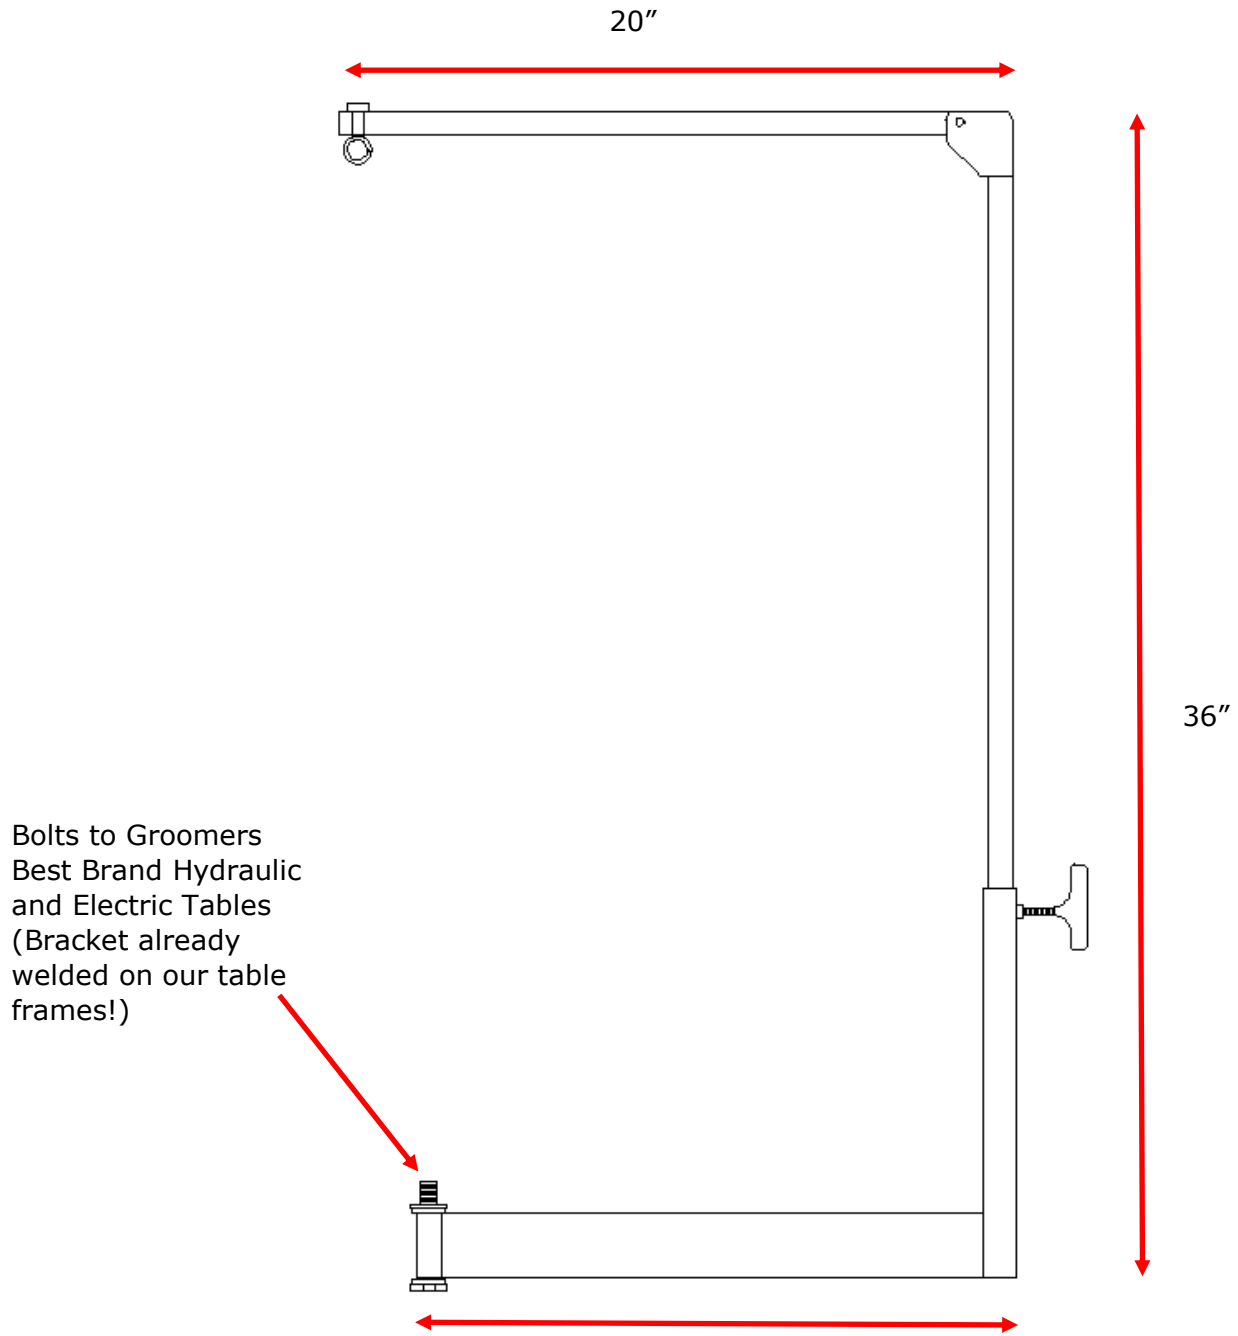

Rotating Flip-Top Swing Arm

Groomers Best Inc 616 S Sioux Blvd, Brandon SD 57005
605-582-3013
customerservice@groomersbest.com