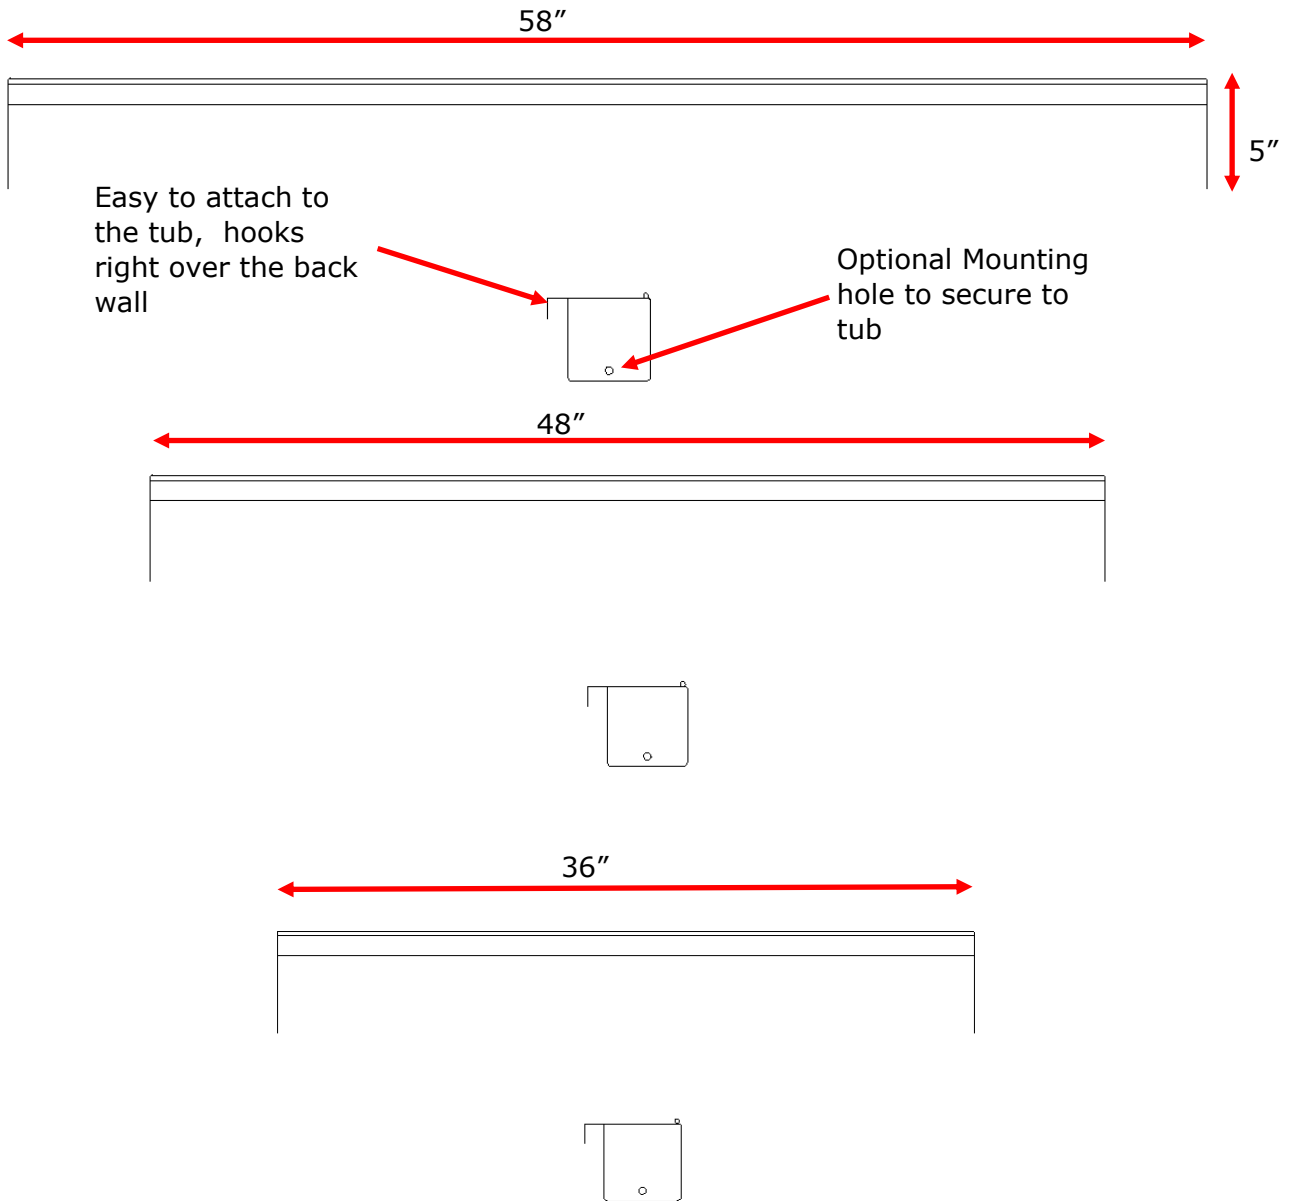

Tub Shelf

Groomers Best Inc 616 S Sioux Blvd, Brandon SD 57005
605-582-3013
customerservice@groomersbest.com