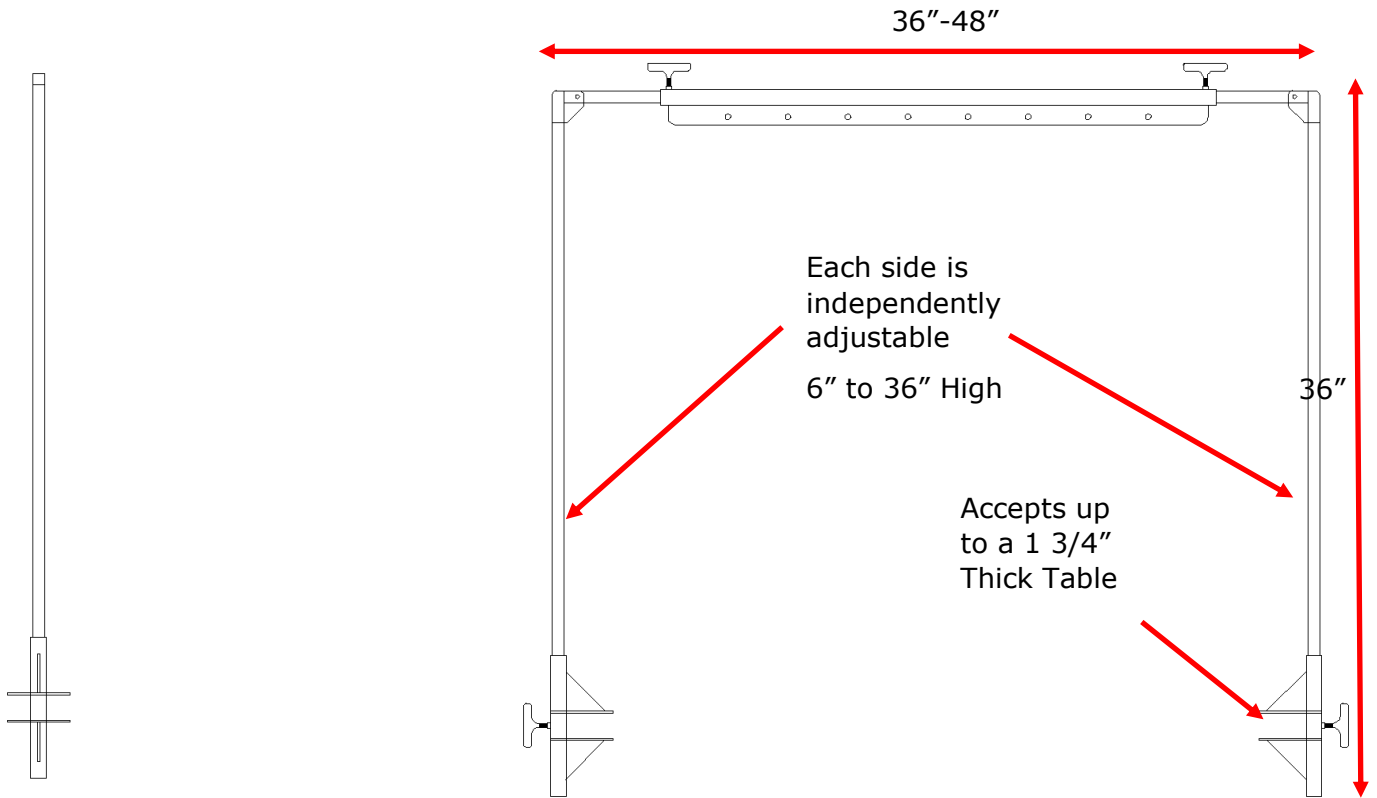

Overhead Grooming Arm

Fits Groomers Best Flip-Top Grooming Arms & Tables

Will fit most other brands of Tables

Groomers Best Inc 616 S Sioux Blvd, Brandon SD 57005
605-582-3013
customerservice@groomersbest.com