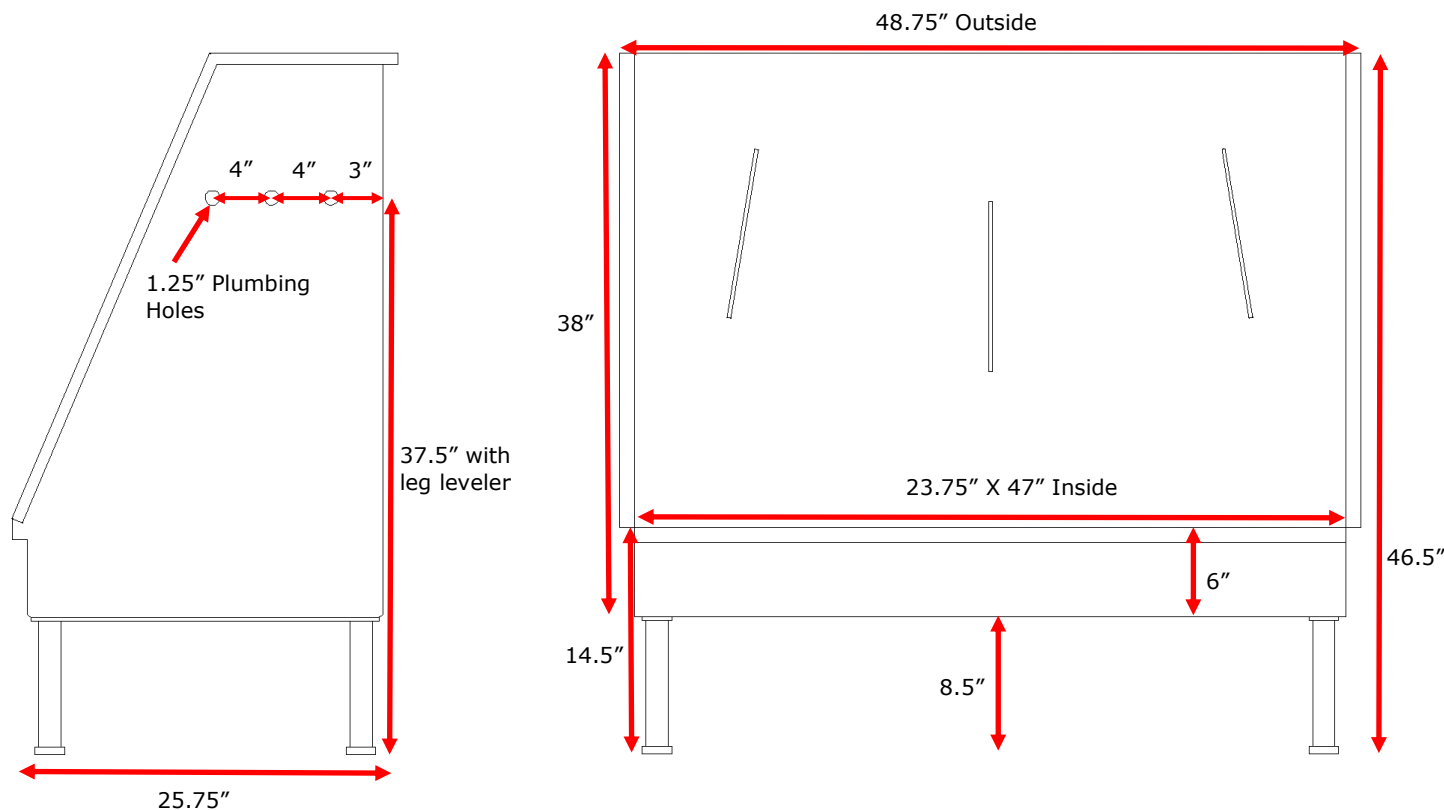

Features:

- Great for bathing large animals, only 9" off the floor.
- Fully welded and double sealed 18 gauge, 304 stainless steel
- Tubular stainless steel legs with leg levelers.
- Guaranteed to never leak or rust.
- Back splash wall with 4 animal restraint eyelets.
- Ships fully assembled and ready for use
- Exterior coating of black, gray, desert tan, pink, purple.
- Handcrafted in the USA
- Available in 48"W or 58"W.
- 3 Year Warranty

Groomers Best Inc 616 S Sioux Blvd, Brandon SD 57005

605-582-3013

customerservice@groomersbest.com

48" Walk-in Bathing Tub

**All height measurements include 0.5" to accommodate for leg levelers.

Faucet holes and drain are available on the left, right or center. Typically, faucet holes and drain will be located on the same side, unless otherwise requested.

The drain hole is 3 1/2" in diameter and is centered from front to back in the tub, which puts the center of the hole at 12" from the front panel and 12" from the back panel and 7 1/2" from the side panel of the tub.

The three faucet holes are 4" on center. The holes are 1.25" in diameter and are up 37.5" from the floor. From the backsplash panel, the center of the first hole is in 3", the middle hole is in 7" and the last hole is in 11".